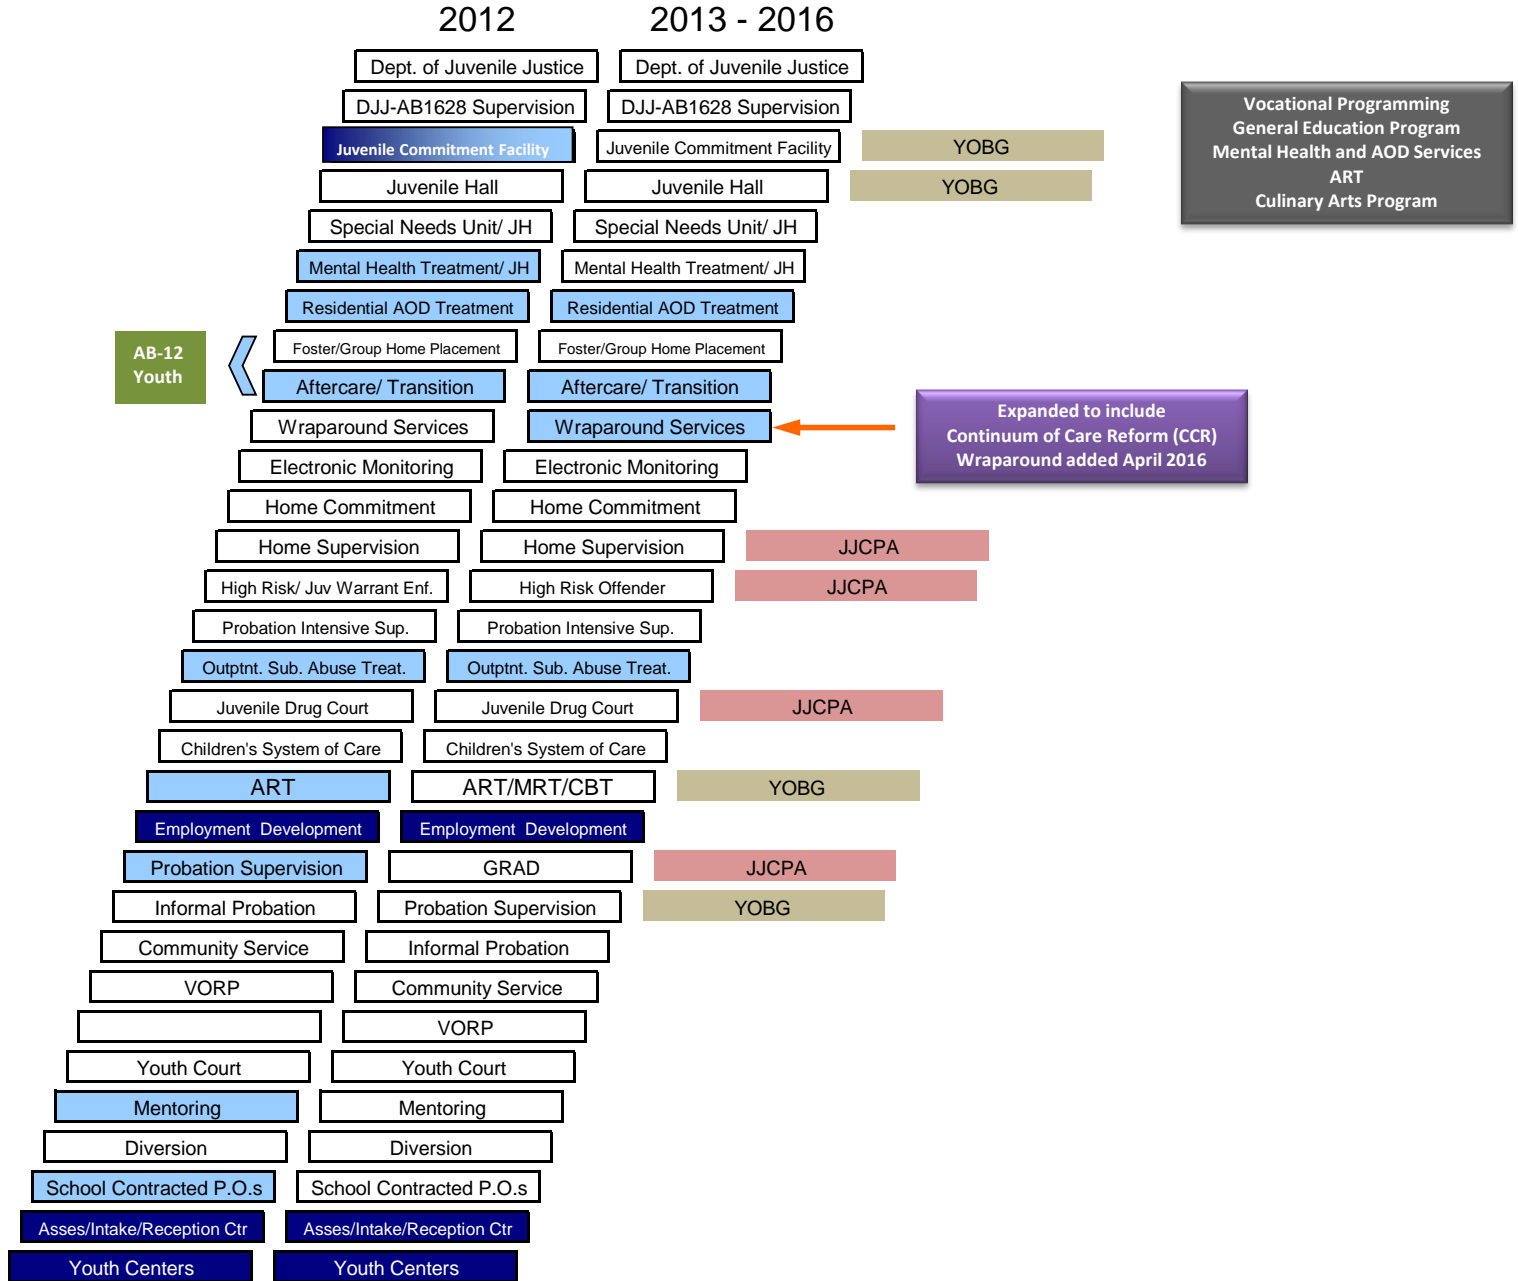

Stanislaus County Graduated Responses To Youth Crime & Delinquency Prevention

- = Existing Option
- = Existing Option To Be Expanded
- = Option Being Implemented
- = Option To Be Created

PREVENTION PROGRAMS							
Mental Health and Substance Abuse Programs	Family, Youth and Child Programs	Law Enforcement Sponsored Programs	Family Resource Centers and Wraparound Services	Education Services and Programs	Mentoring Programs	Parenting and Pregnancy Programs	County and City Youth and Family Programs
		Truancy Centers	Youth Leadership	ART in schools	After School Programs	Prevention and Early Intervention	

PARTNERSHIPS							
Behavioral Health and Recovery Services	Community Services Agency	Local Law Enforcement	Community Based Organizations	SCOE and local School Districts	Faith-Based Organizations	Health Services Agency	County / City Sponsored