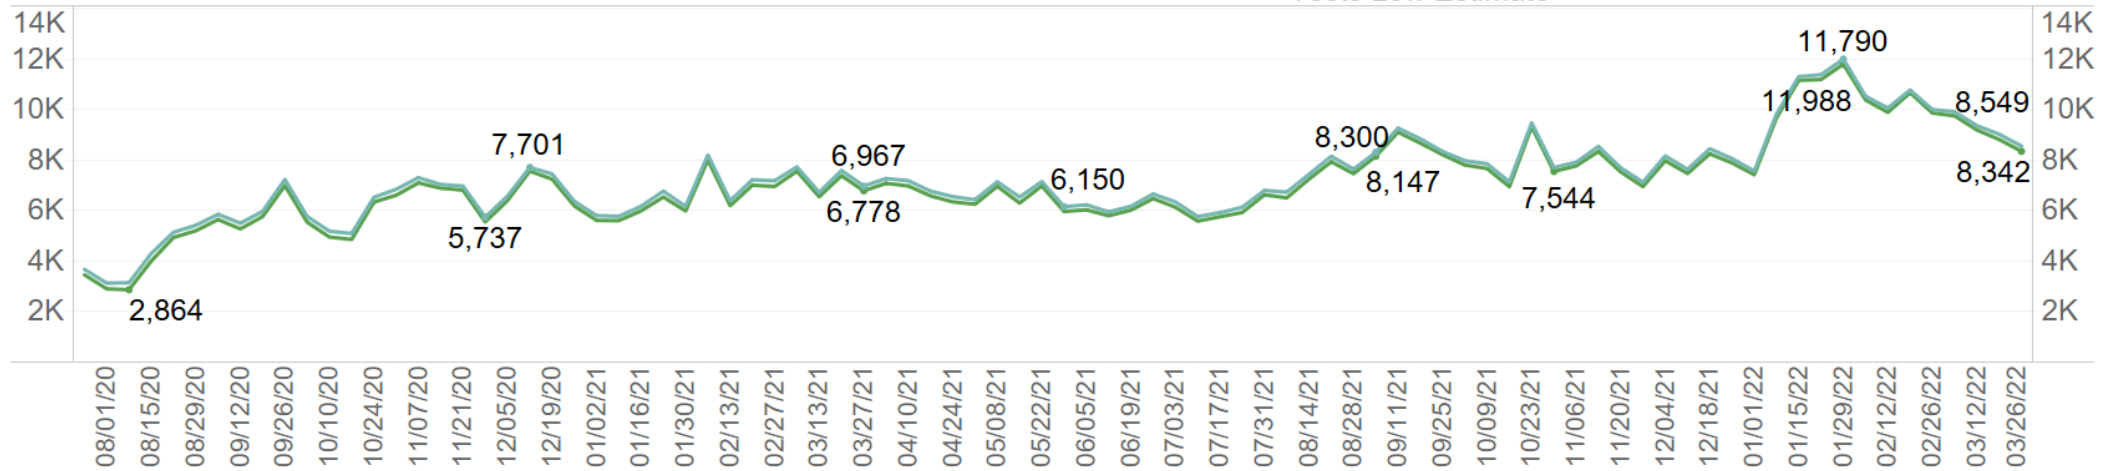

Recent Population Trends in County Jails

Statewide Average Daily Population of Detained People from 2/29/20 to 3/26/22

Recent COVID-19 Case Trends in County Jails

Total Number of Detained People Tested

Color Legend
■ Tests High Estimate
■ Tests Low Estimate

Total Number of Detained People Confirmed Positive

Color Legend
■ Confirmed Positive High Estimate
■ Confirmed Positive Low Estimate

Recent COVID-19 Case Trends in County Jails

Hospitalizations of Detained People