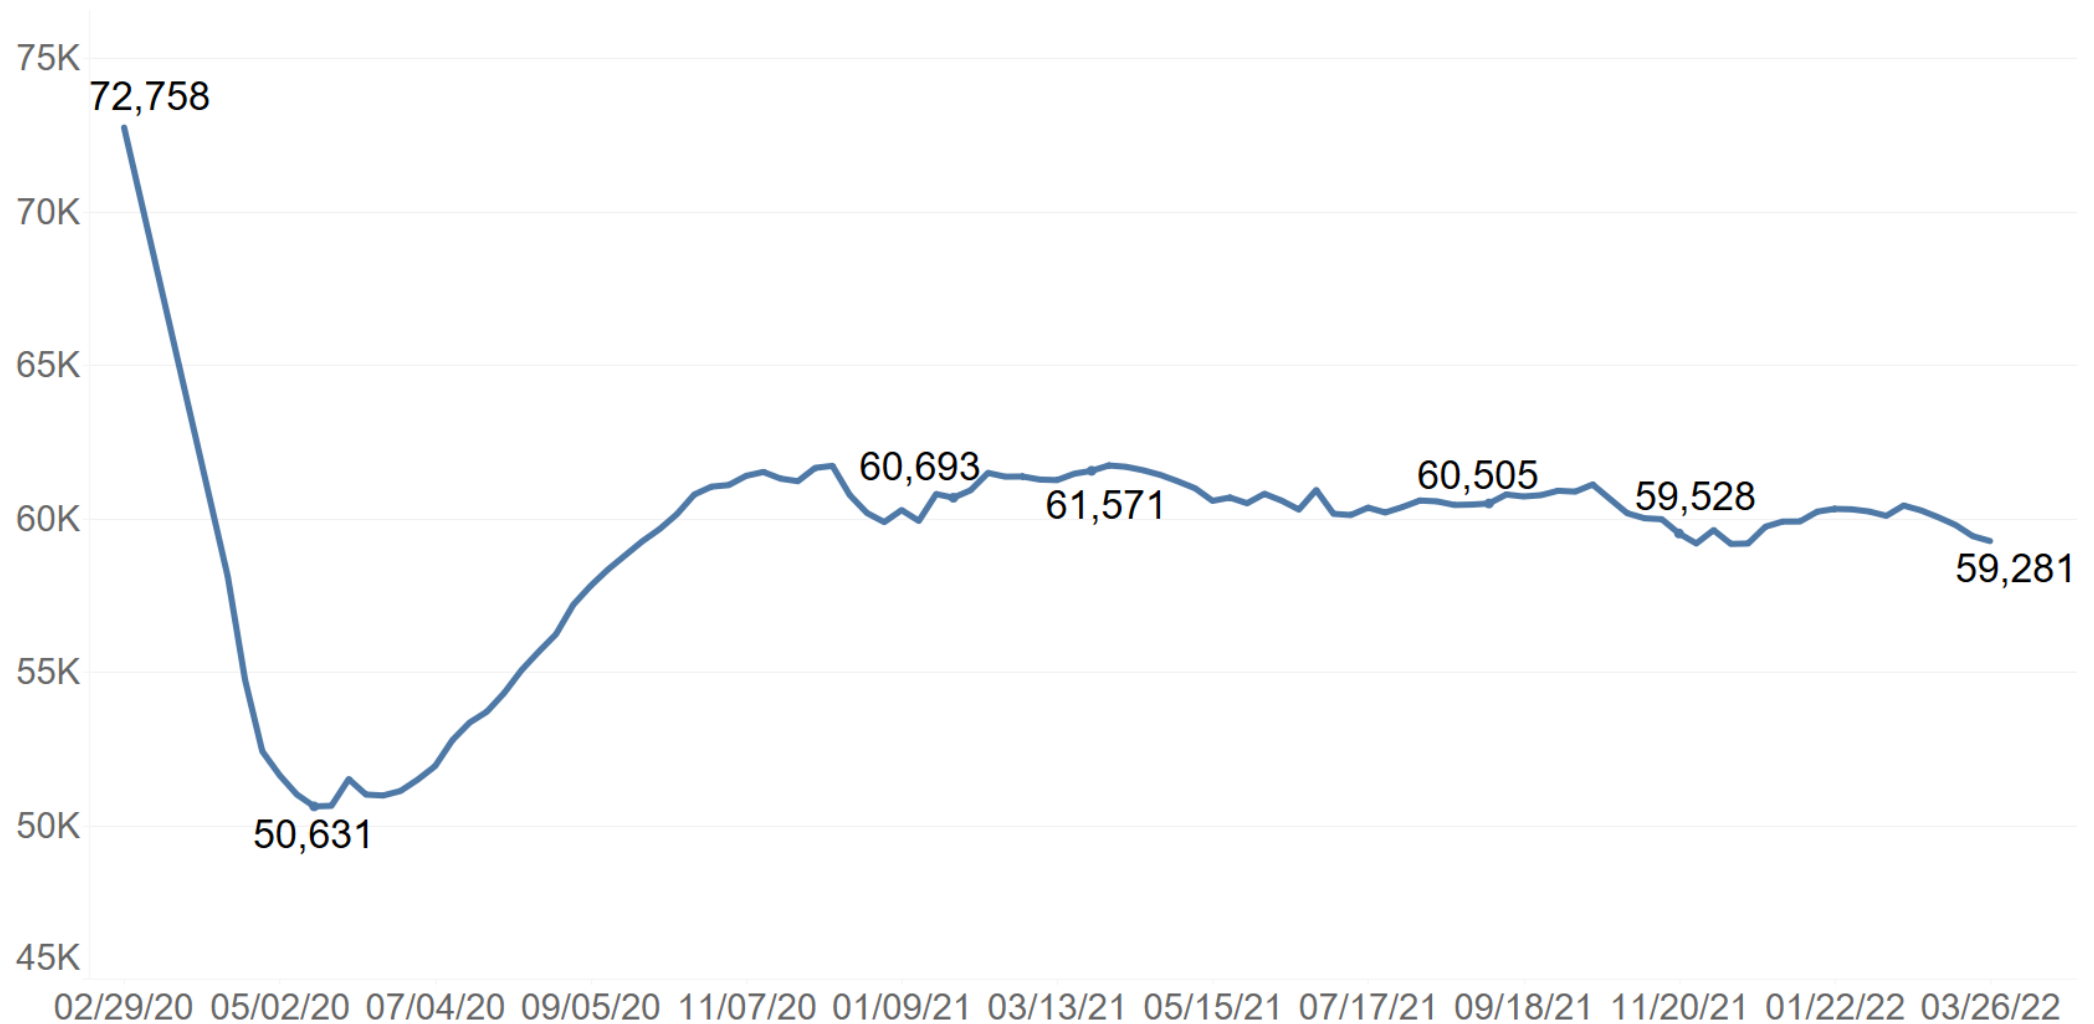

Recent Population Trends in County Jails

Statewide Average Daily Population of Detained People from 2/29/20 to 3/26/22

Recent COVID-19 Case Trends in County Jails

Total Number of Detained People Tested

Color Legend
■ Tests High Estimate
■ Tests Low Estimate

Total Number of Detained People Confirmed Positive

Color Legend
■ Confirmed Positive High Estimate
■ Confirmed Positive Low Estimate

Recent COVID-19 Case Trends in County Jails

Hospitalizations of Detained People