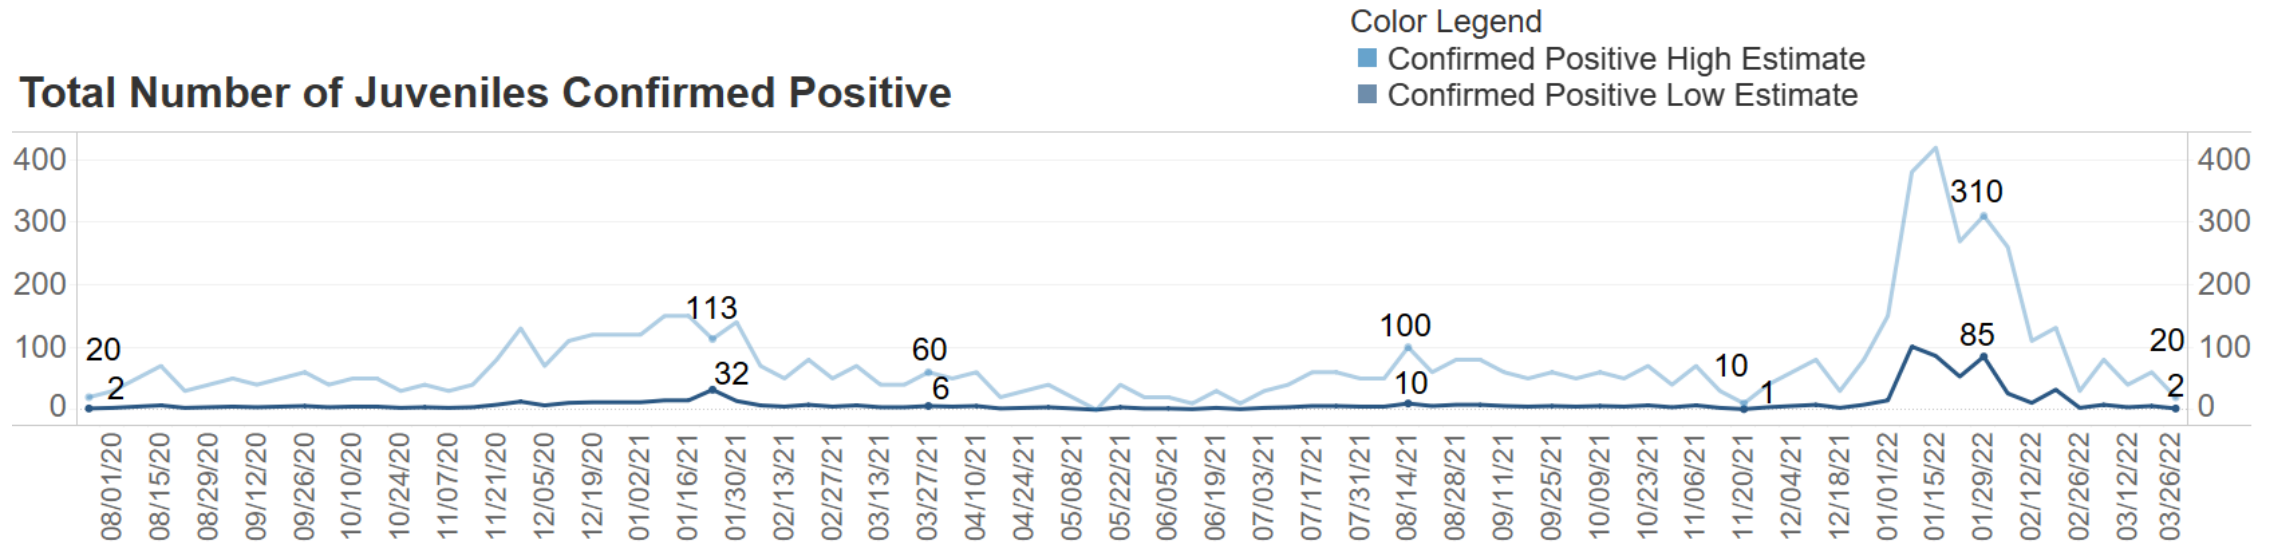

Recent Population Trends in County Juvenile Facilities

Statewide Average Daily Population of Juveniles in County Detention Facilities from 2/29/20 to 3/26/22

Recent COVID-19 Case Trends in County Juvenile Facilities

Total Number of Juveniles Tested

Total Number of Juveniles Confirmed Positive

Recent COVID-19 Case Trends in County Juvenile Facilities

Positivity Rate of Juveniles