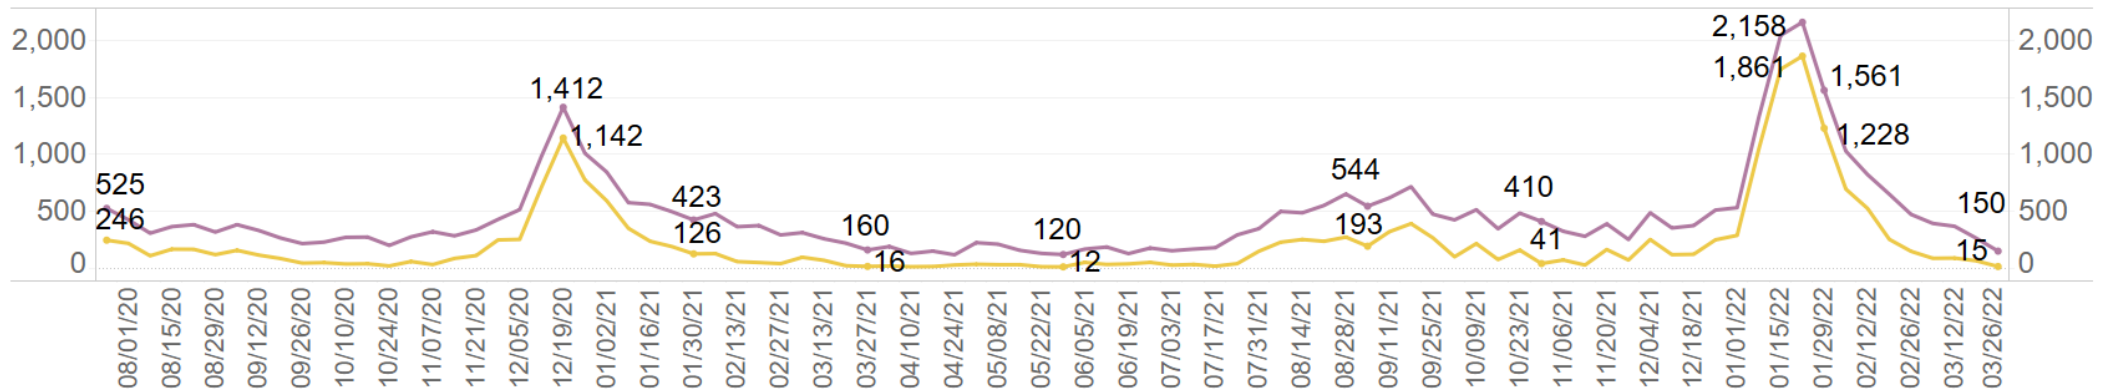

Recent Population Trends in County Jails

Statewide Average Daily Population of Detained People from 2/29/20 to 3/26/22

Recent COVID-19 Case Trends in County Jails

Total Number of Detained People Tested

Color Legend
■ Tests High Estimate
■ Tests Low Estimate

Total Number of Detained People Confirmed Positive

Color Legend
■ Confirmed Positive High Estimate
■ Confirmed Positive Low Estimate

Recent COVID-19 Case Trends in County Jails

Hospitalizations of Detained People

Recent Population Trends in County Juvenile Facilities

Statewide Average Daily Population of Juveniles in County Detention Facilities from 2/29/20 to 3/26/22

Recent COVID-19 Case Trends in County Juvenile Facilities