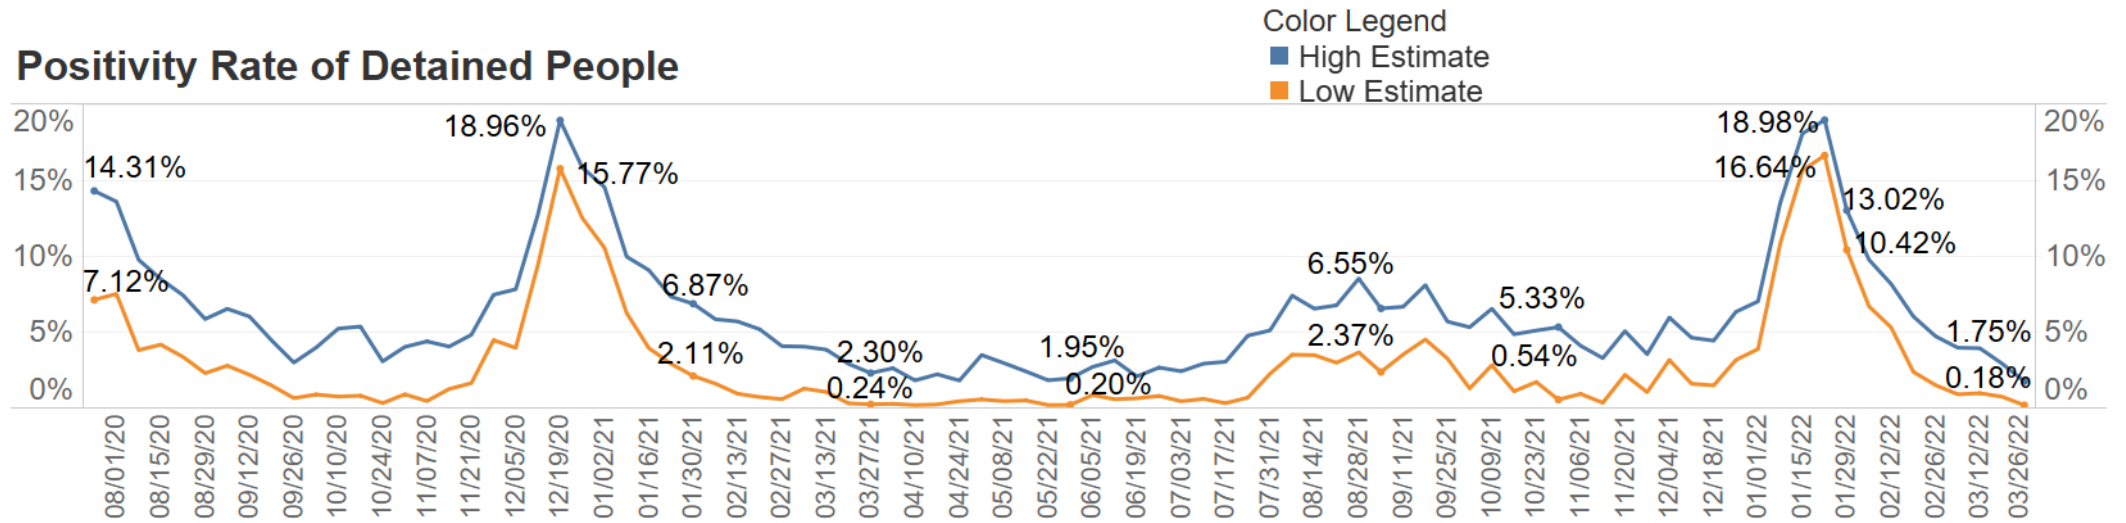

Recent Population Trends in County Jails

Statewide Average Daily Population of Detained People from 2/29/20 to 3/26/22

Recent COVID-19 Case Trends in County Jails

Total Number of Detained People Tested

Color Legend
■ Tests High Estimate
■ Tests Low Estimate

Total Number of Detained People Confirmed Positive

Color Legend
■ Confirmed Positive High Estimate
■ Confirmed Positive Low Estimate

Recent COVID-19 Case Trends in County Jails

Hospitalizations of Detained People