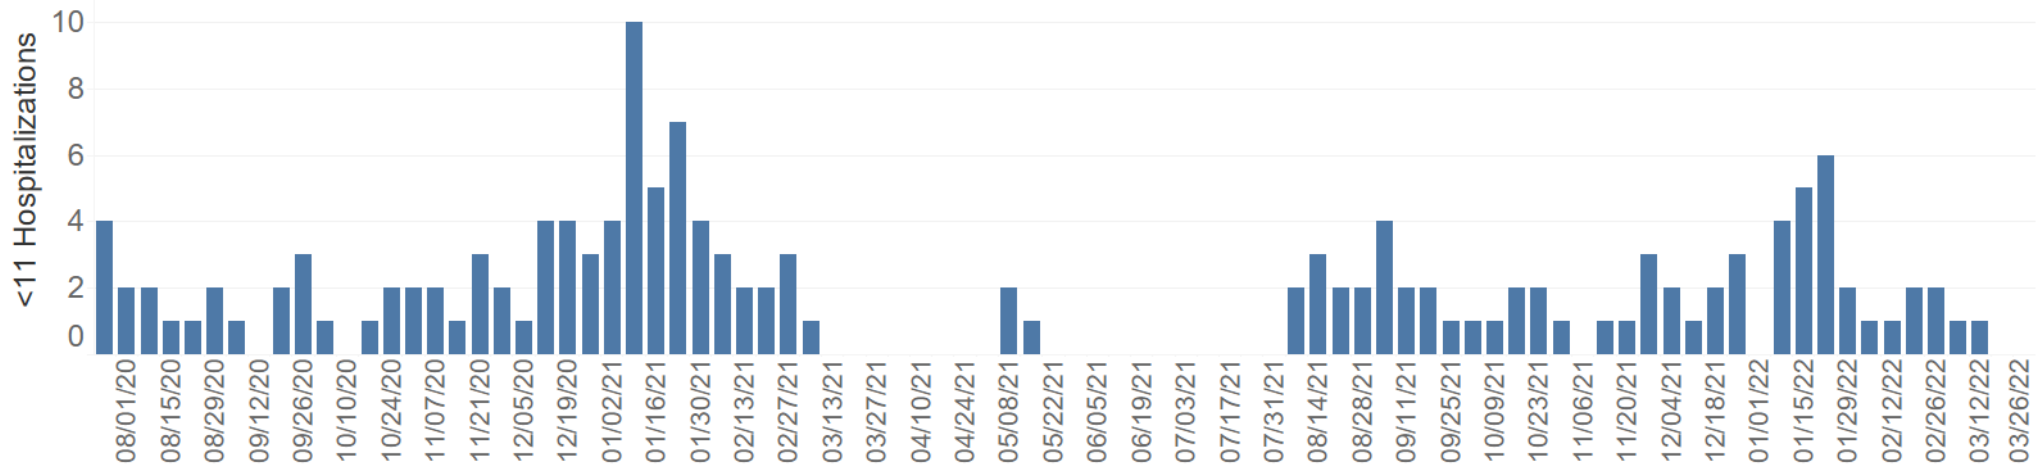

Total Number of Detained People Confirmed Positive

Color Legend
■ Confirmed Positive High Estimate
■ Confirmed Positive Low Estimate

Recent COVID-19 Case Trends in County Jails

Hospitalizations of Detained People

Recent Population Trends in County Juvenile Facilities

Statewide Average Daily Population of Juveniles in County Detention Facilities from 2/29/20 to 3/26/22

Recent COVID-19 Case Trends in County Juvenile Facilities