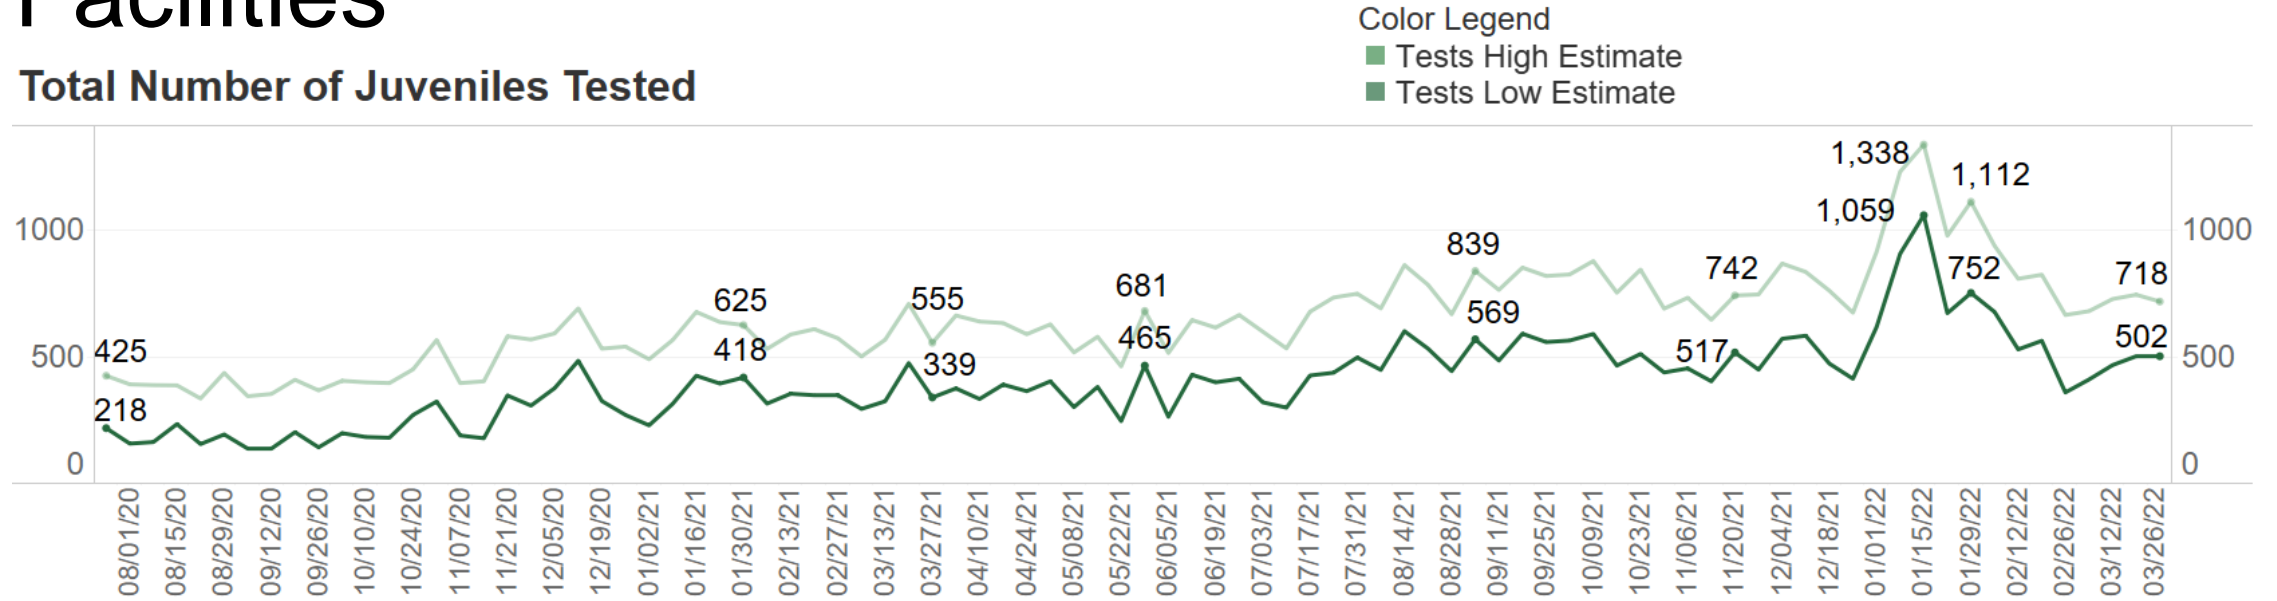

Recent COVID-19 Case Trends in County Juvenile Facilities

Total Number of Juveniles Tested