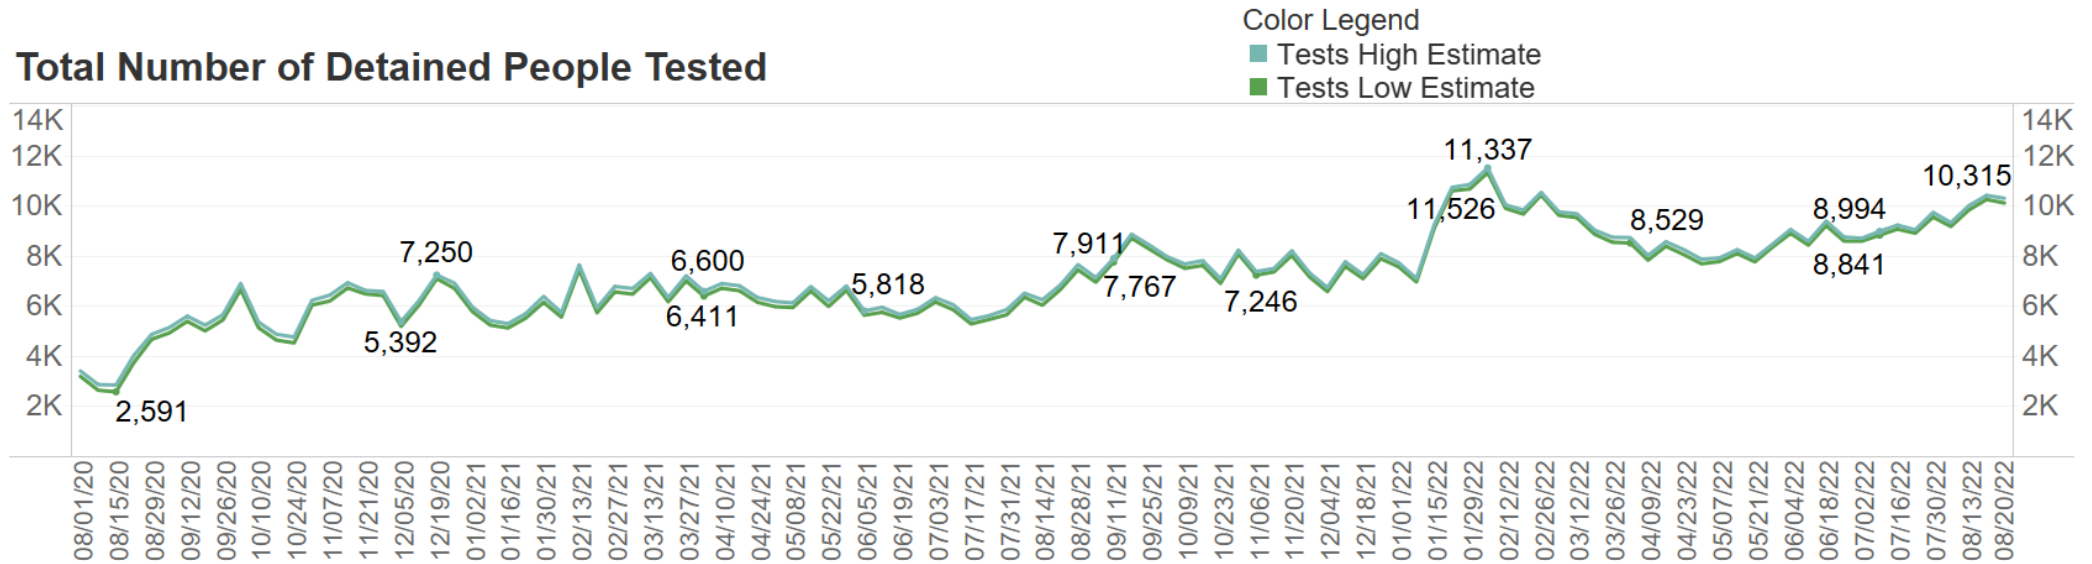

Recent Population Trends in County Jails

Statewide Average Daily Population of Detained People from 2/29/20 to 8/20/22

Recent COVID-19 Case Trends in County Jails

Recent COVID-19 Case Trends in County Jails

Hospitalizations of Detained People

Recent Population Trends in County Juvenile Facilities

Statewide Average Daily Population of Juveniles in County Detention Facilities from 2/29/20 to 8/20/22

Recent COVID-19 Case Trends in County Juvenile Facilities