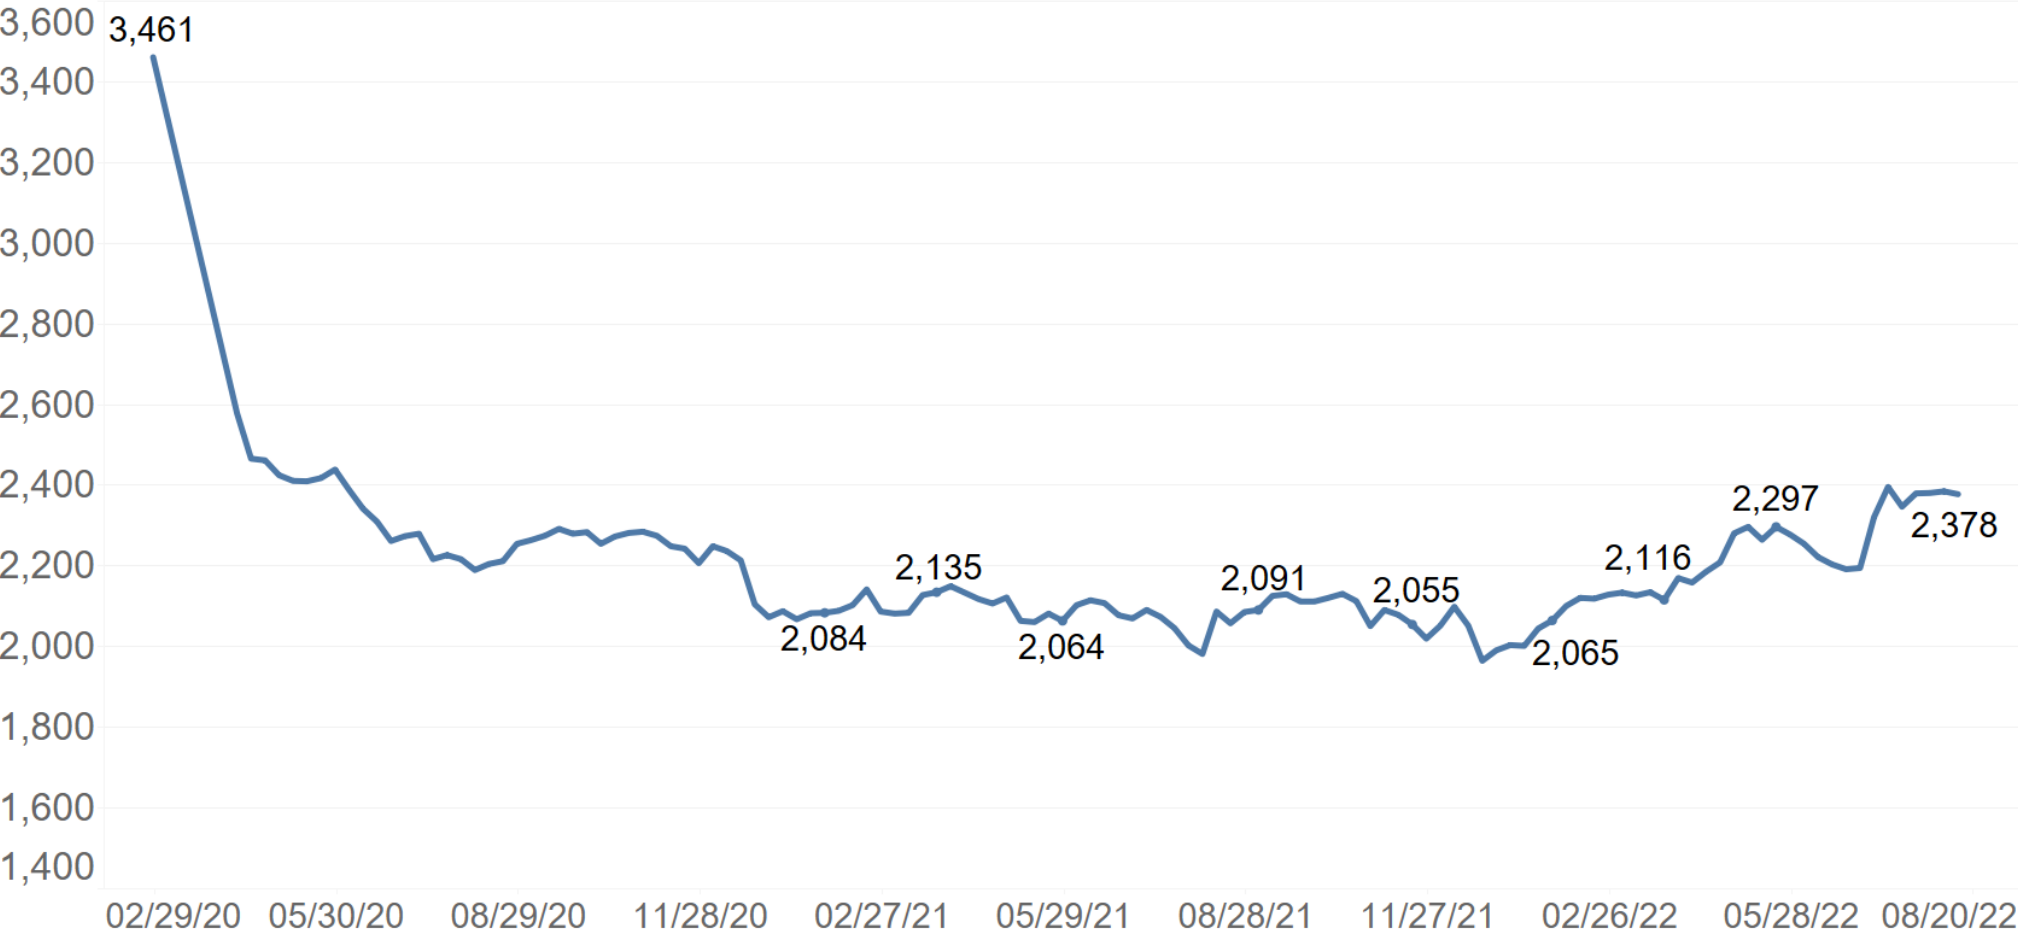

Recent Population Trends in County Jails

Statewide Average Daily Population of Detained People from 2/29/20 to 8/20/22

Recent COVID-19 Case Trends in County Jails

Recent COVID-19 Case Trends in County Jails

Hospitalizations of Detained People

Recent Population Trends in County Juvenile Facilities

Statewide Average Daily Population of Juveniles in County Detention Facilities from 2/29/20 to 8/20/22

Recent COVID-19 Case Trends in County Juvenile Facilities