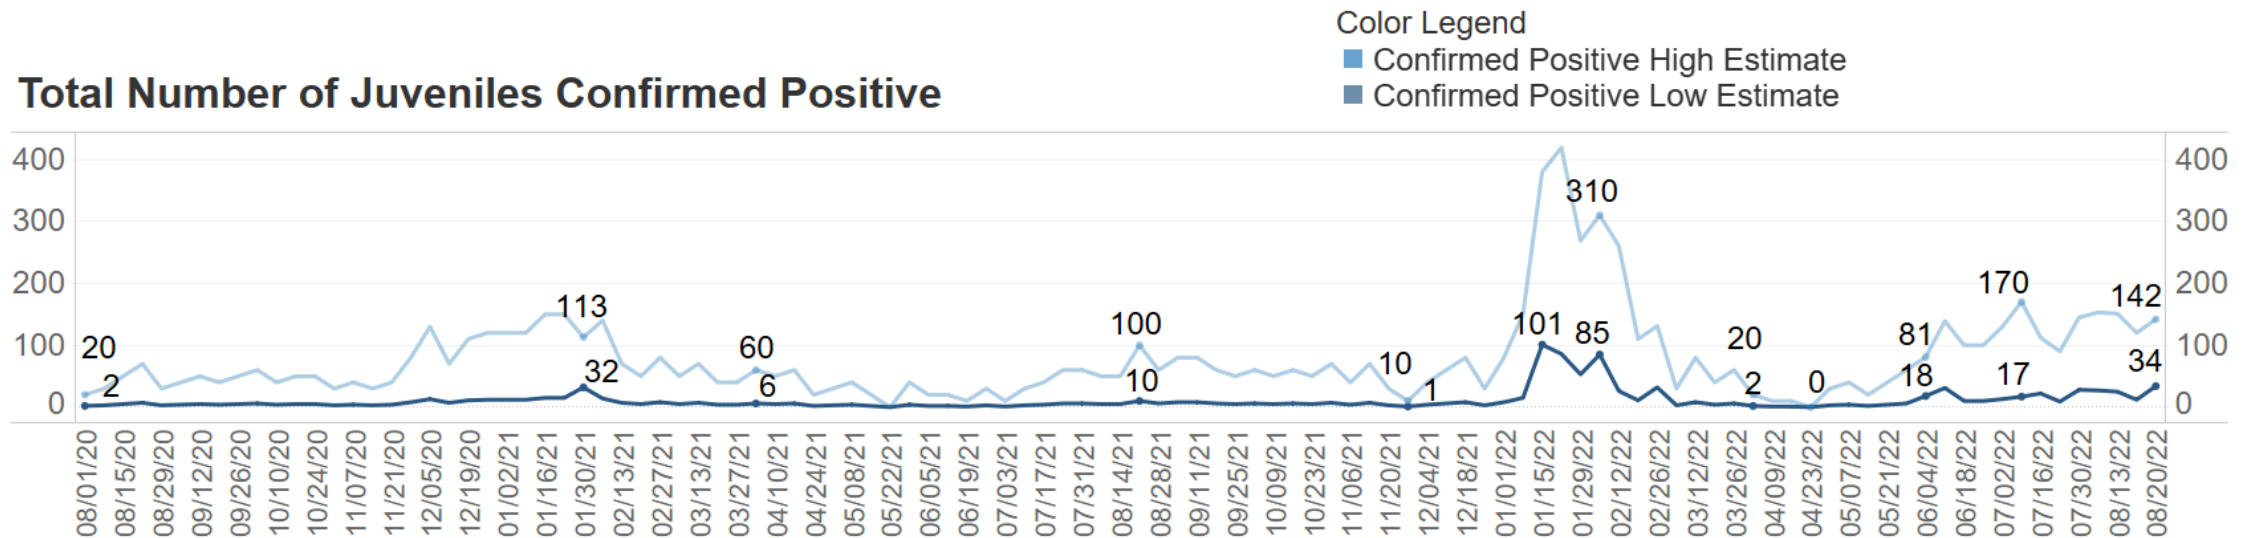

Total Number of Juveniles Confirmed Positive