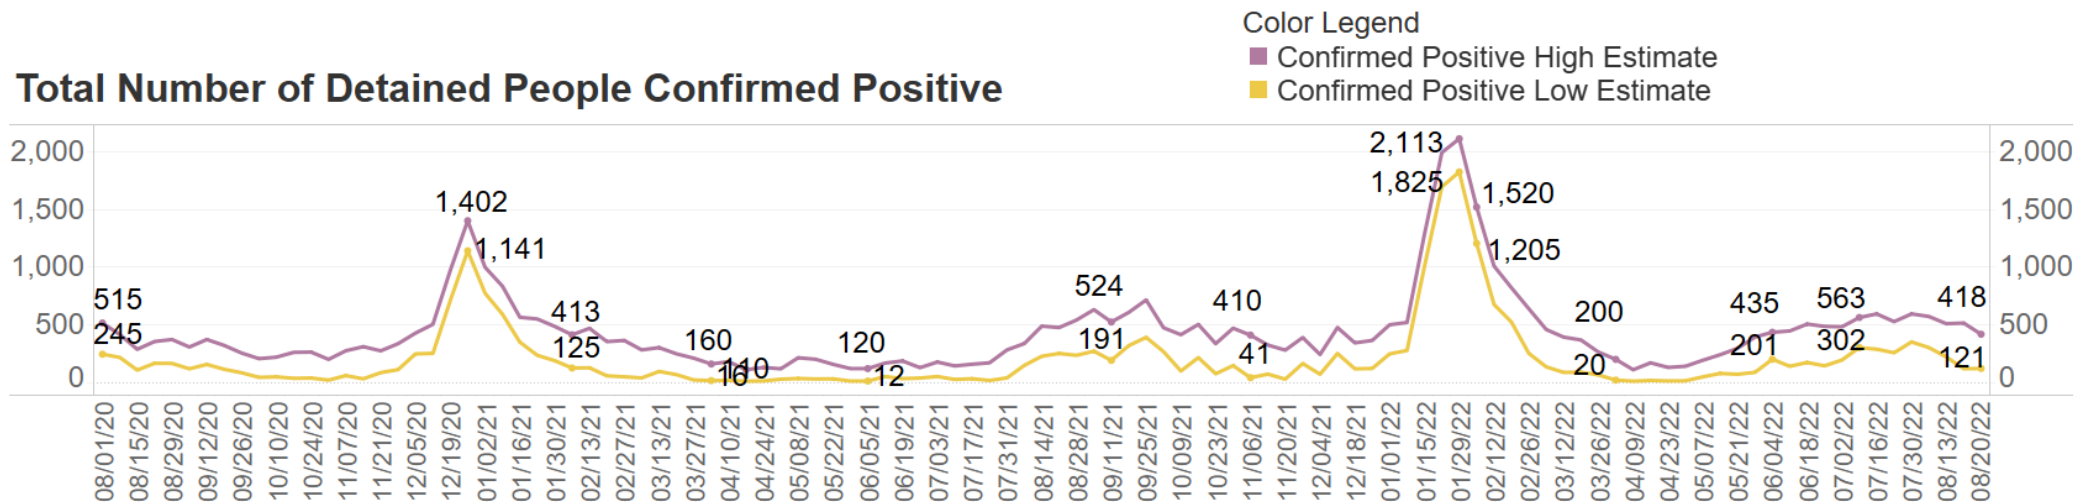

Recent Population Trends in County Jails

Statewide Average Daily Population of Detained People from 2/29/20 to 8/20/22

Recent COVID-19 Case Trends in County Jails

Recent COVID-19 Case Trends in County Jails

Hospitalizations of Detained People

Recent Population Trends in County Juvenile Facilities

Statewide Average Daily Population of Juveniles in County Detention Facilities from 2/29/20 to 8/20/22

Recent COVID-19 Case Trends in County Juvenile Facilities