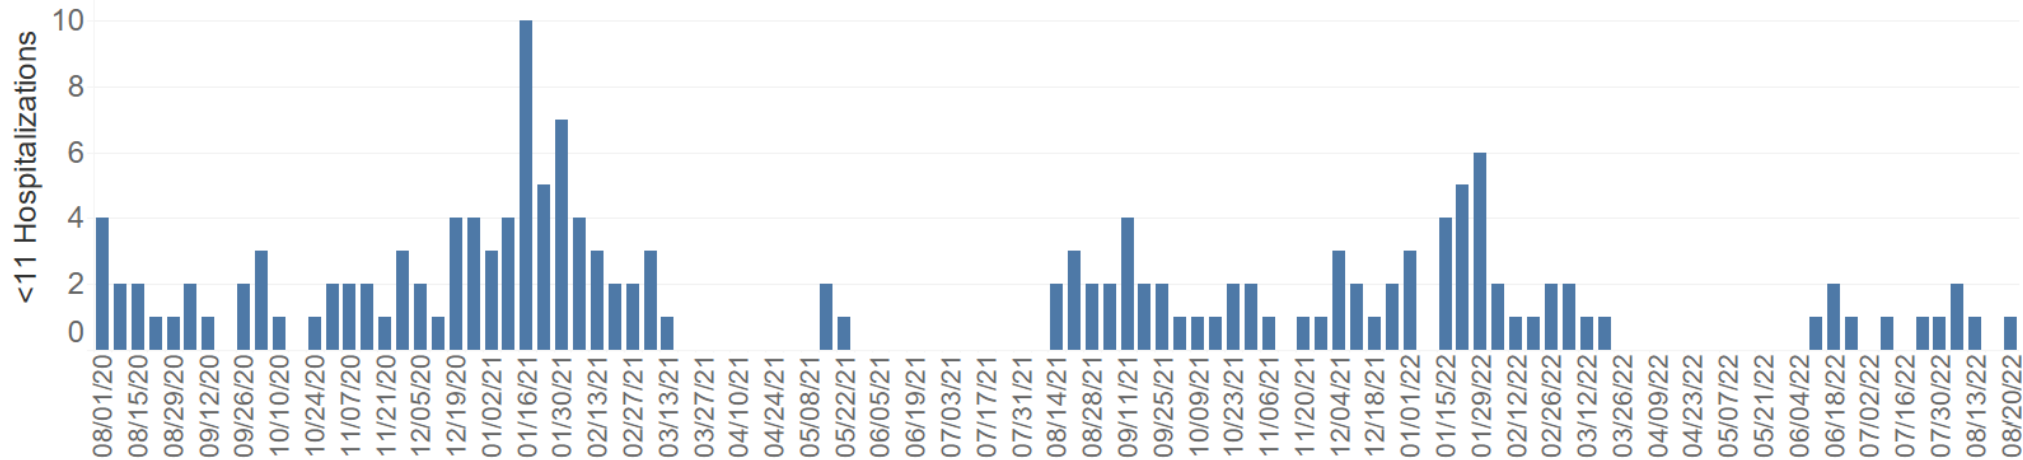

Recent Population Trends in County Jails

Statewide Average Daily Population of Detained People from 2/29/20 to 8/20/22

Recent COVID-19 Case Trends in County Jails

Recent COVID-19 Case Trends in County Jails

Hospitalizations of Detained People

Recent Population Trends in County Juvenile Facilities

Statewide Average Daily Population of Juveniles in County Detention Facilities from 2/29/20 to 8/20/22

Recent COVID-19 Case Trends in County Juvenile Facilities