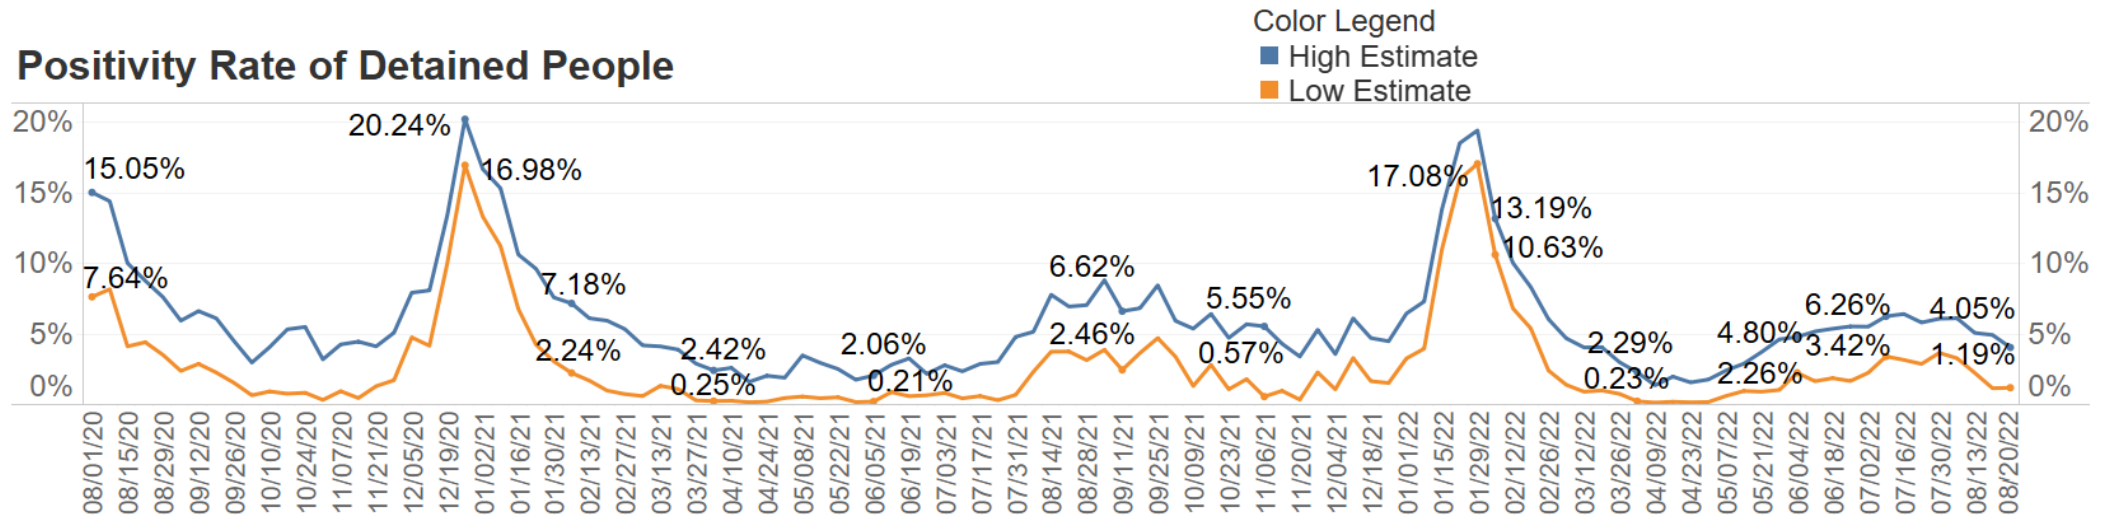

Recent Population Trends in County Jails

Statewide Average Daily Population of Detained People from 2/29/20 to 8/20/22

Recent COVID-19 Case Trends in County Jails

Recent COVID-19 Case Trends in County Jails

Hospitalizations of Detained People

Recent Population Trends in County Juvenile Facilities

Statewide Average Daily Population of Juveniles in County Detention Facilities from 2/29/20 to 8/20/22

Recent COVID-19 Case Trends in County Juvenile Facilities