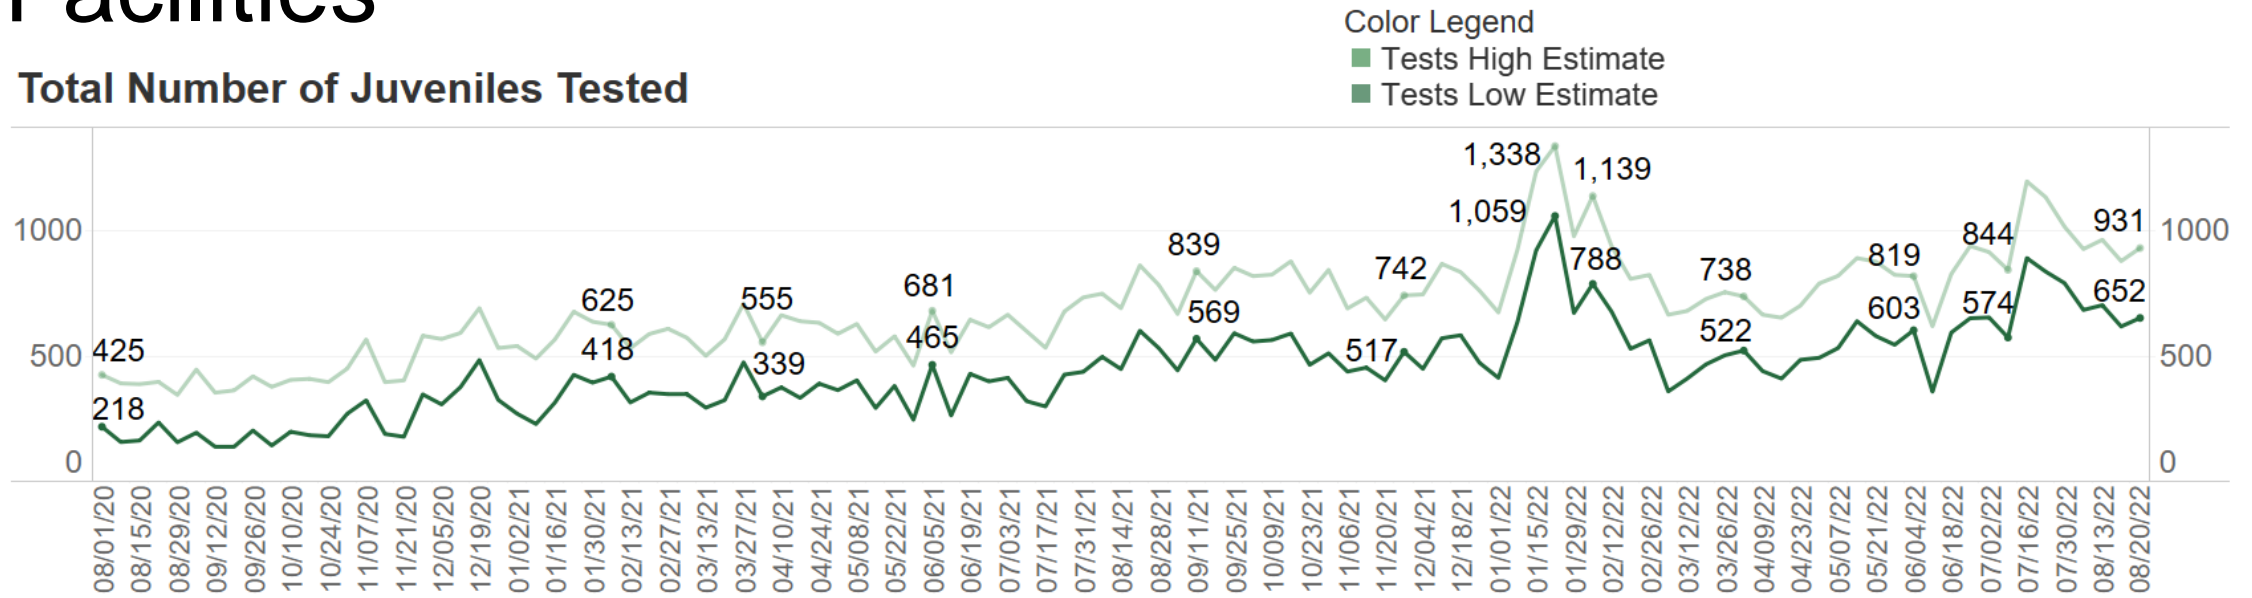

Recent Population Trends in County Jails

Statewide Average Daily Population of Detained People from 2/29/20 to 8/20/22

Recent COVID-19 Case Trends in County Jails

Recent COVID-19 Case Trends in County Jails

Hospitalizations of Detained People

Recent Population Trends in County Juvenile Facilities

Statewide Average Daily Population of Juveniles in County Detention Facilities from 2/29/20 to 8/20/22

Recent COVID-19 Case Trends in County Juvenile Facilities

Total Number of Juveniles Tested

Total Number of Juveniles Confirmed Positive

Recent COVID-19 Case Trends in County Juvenile Facilities

Positivity Rate of Juveniles