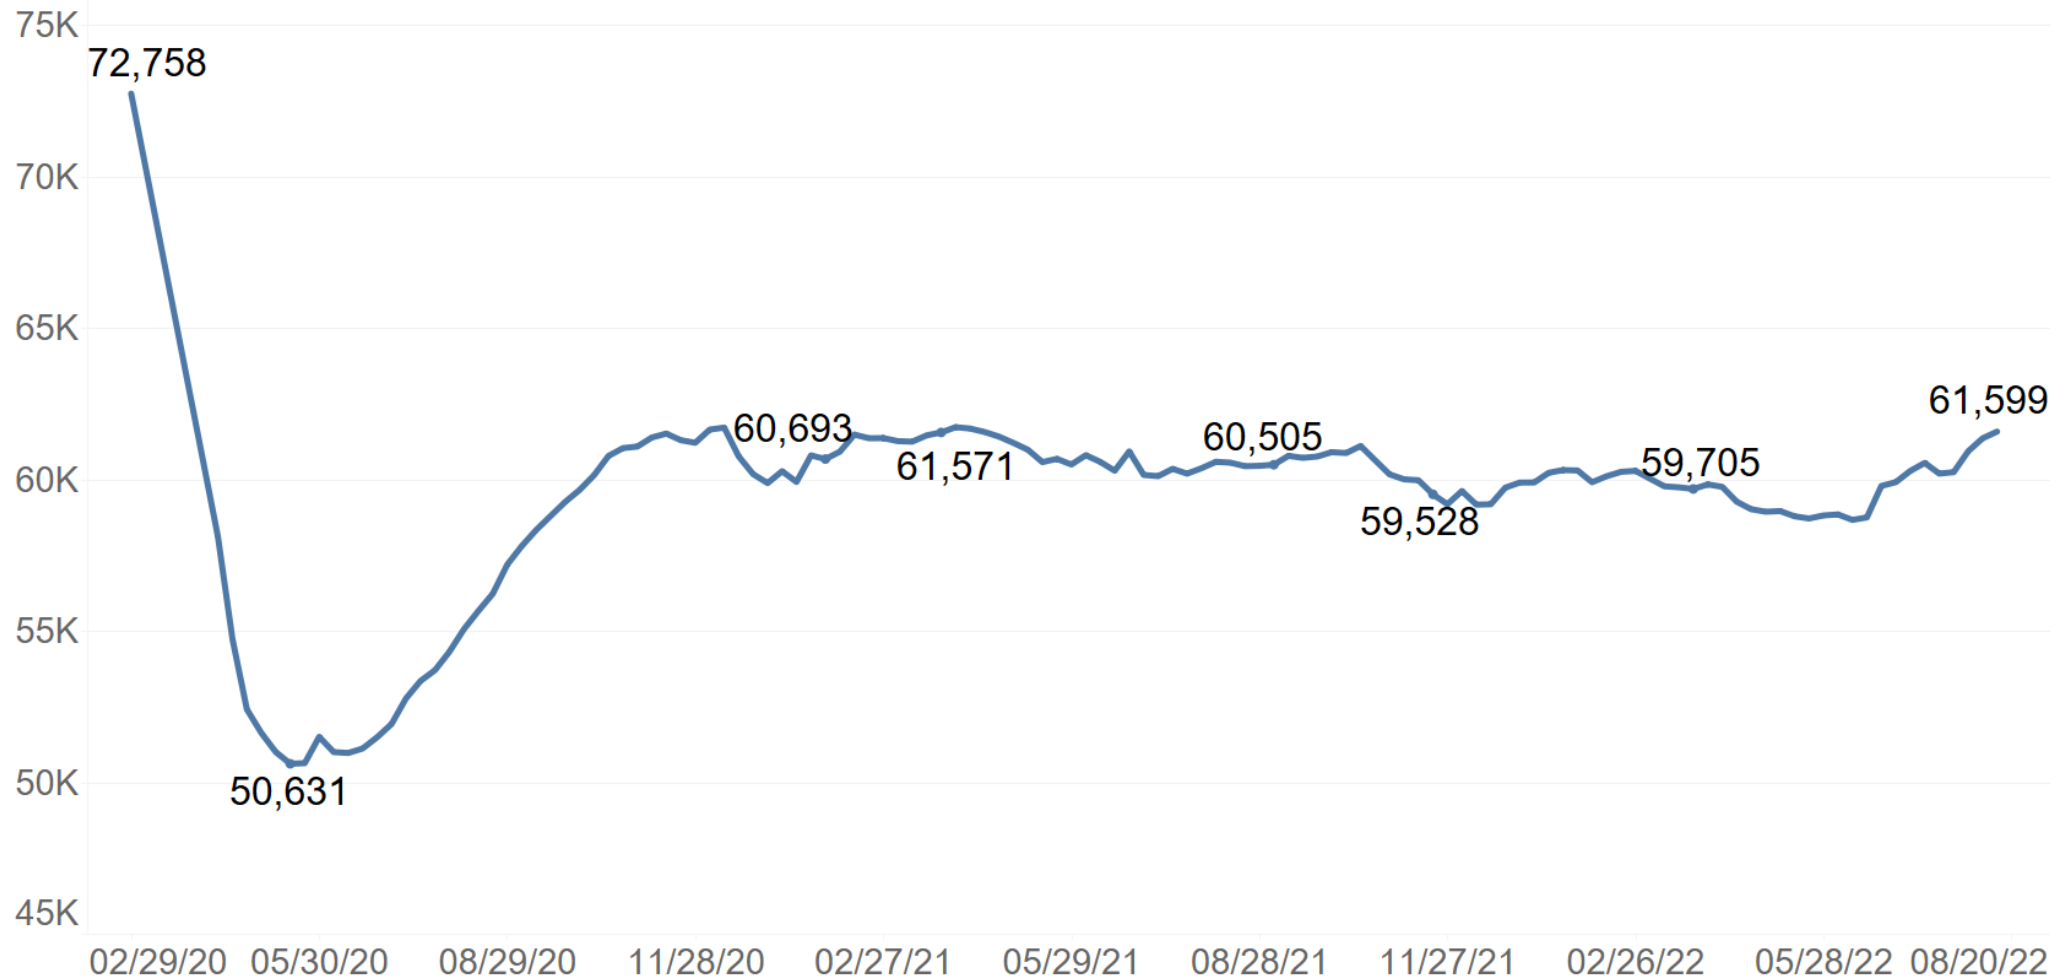

Recent Population Trends in County Jails

Statewide Average Daily Population of Detained People from 2/29/20 to 8/20/22

Recent COVID-19 Case Trends in County Jails

Recent COVID-19 Case Trends in County Jails

Hospitalizations of Detained People

Recent Population Trends in County Juvenile Facilities

Statewide Average Daily Population of Juveniles in County Detention Facilities from 2/29/20 to 8/20/22

Recent COVID-19 Case Trends in County Juvenile Facilities